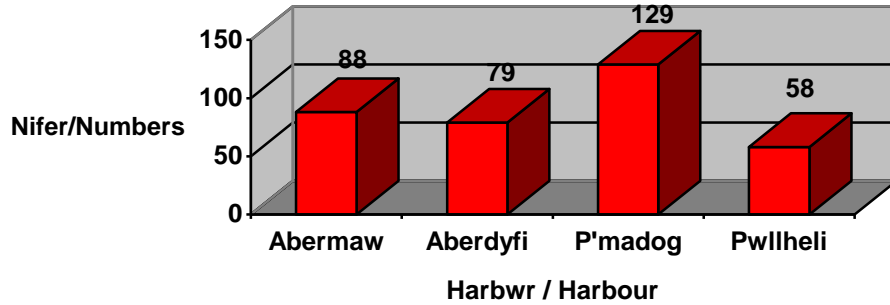

Darlun o ystadegau cychod ym mhob harbwr.

Analysis of boat statistics at each harbour.

Nifer o Gychod / Number of Boats